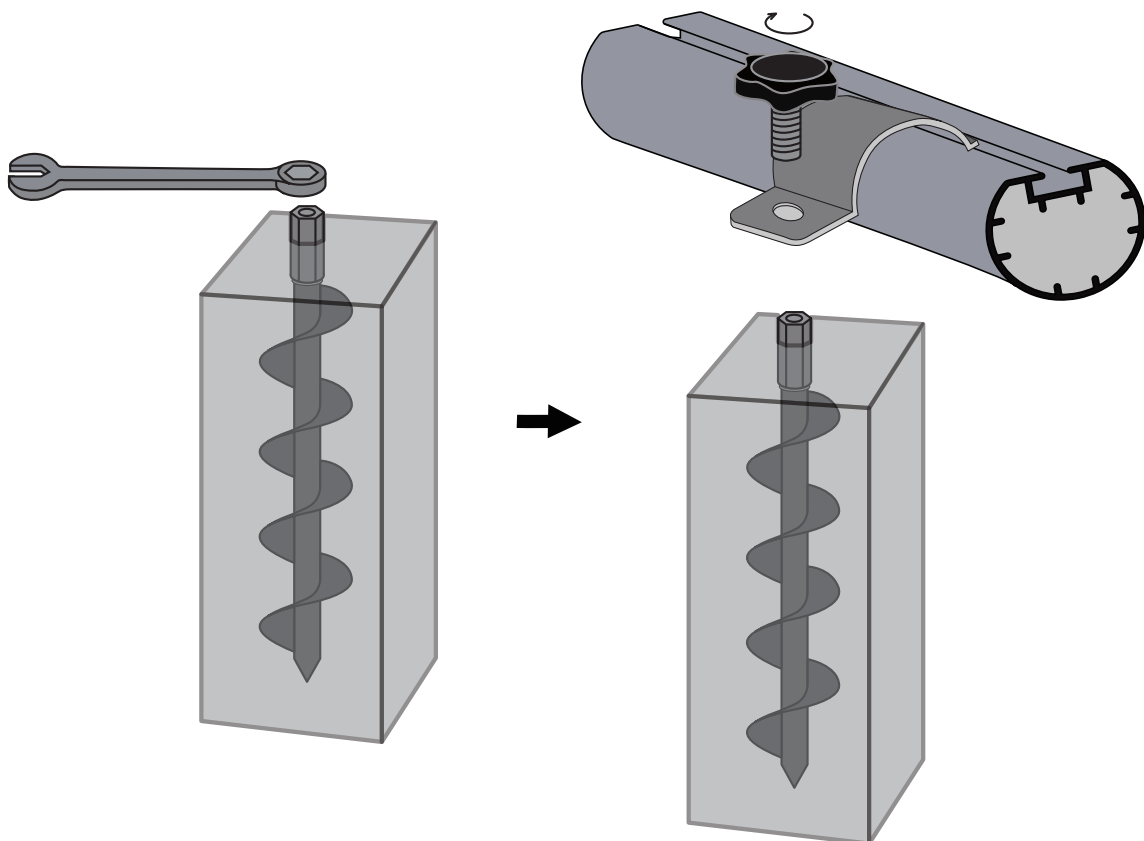

42.90.10.00 - EXIT Scala Anchor set (2 pcs)

Contact:  
 Dutch Toys Group  
 P.O. Box 369  
 7000AJ Doetinchem  
 The Netherlands  
 info@exittoys.com