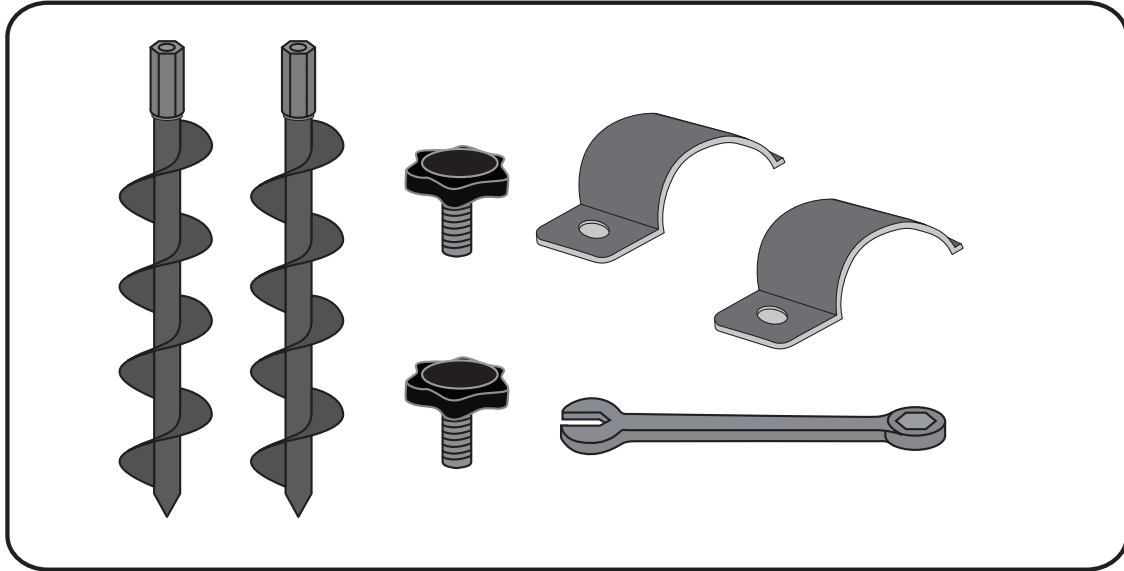

42.90.10.00 - EXIT Scala Anchor set (2 pcs)

Contact:  
 Dutch Toys Group  
 P.O. Box 369  
 7000AJ Doetinchem  
 The Netherlands  
 info@exittoys.com